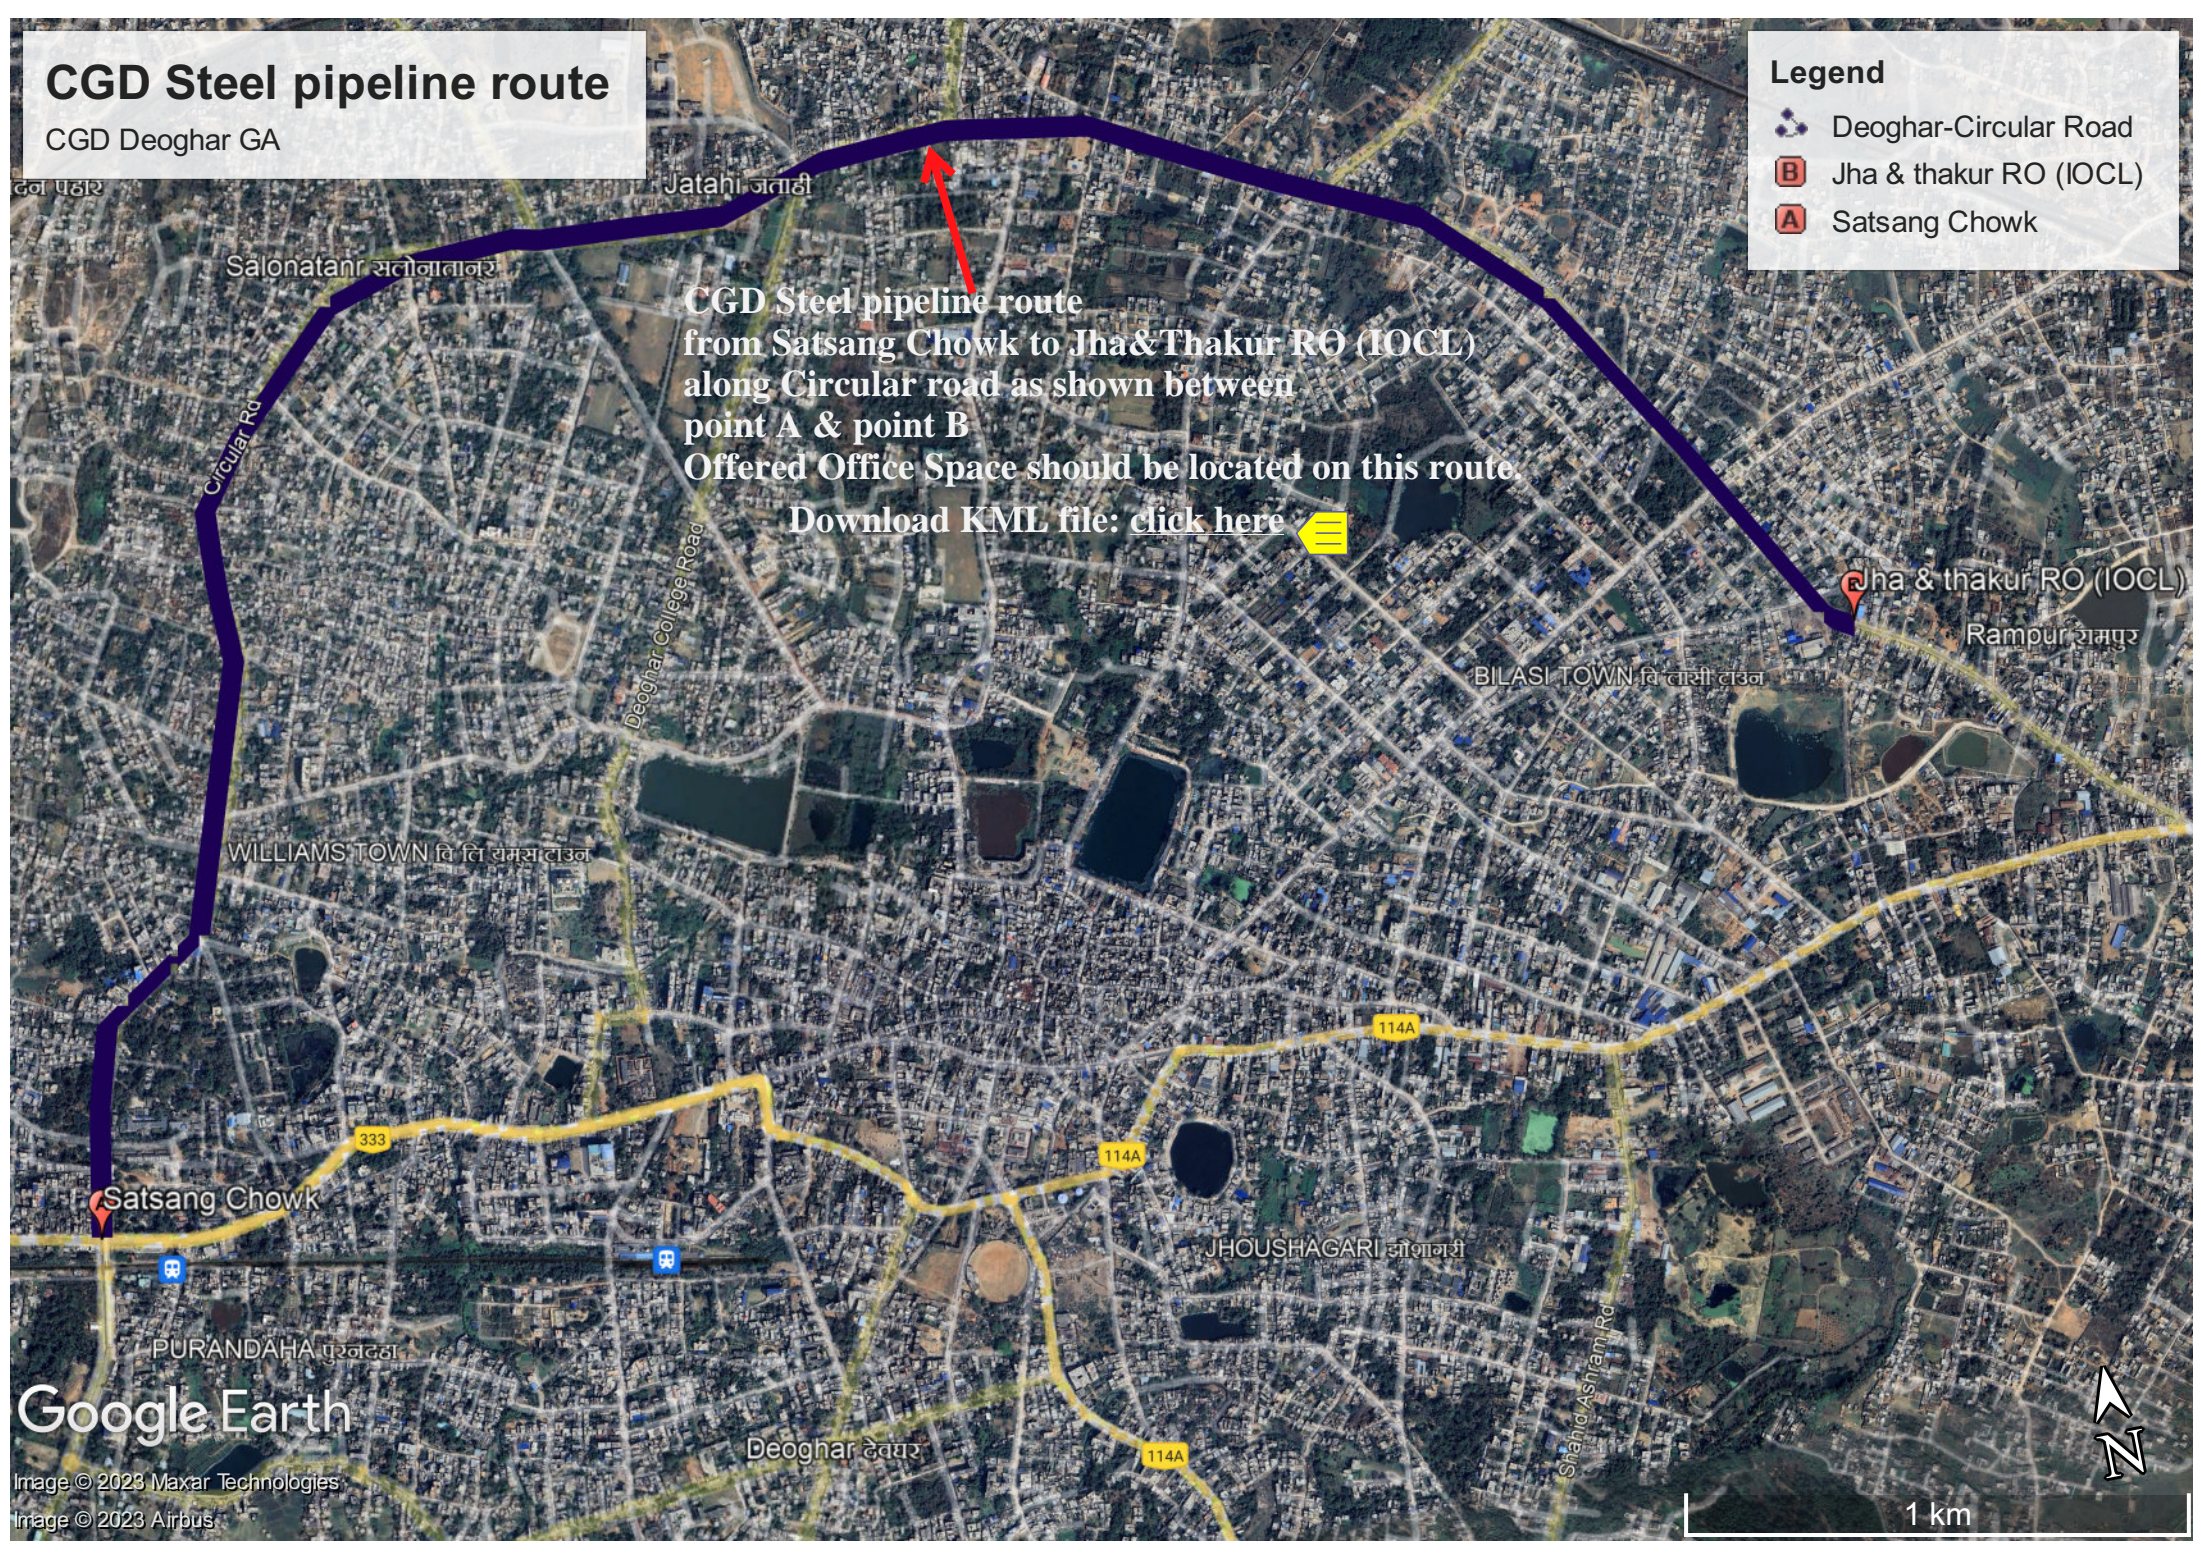

CGD Steel pipeline route

CGD Deoghar GA

Legend

-  Deoghar-Circular Road
-  Jha & thakur RO (IOCL)
-  Satsang Chowk

CGD Steel pipeline route
from Satsang Chowk to Jha&Thakur RO (IOCL)
along Circular road as shown between
point A & point B
Offered Office Space should be located on this route
Download KML file: [click here](#) 

Google Earth

Image © 2023 Maxar Technologies
Image © 2023 Airbus

1 km